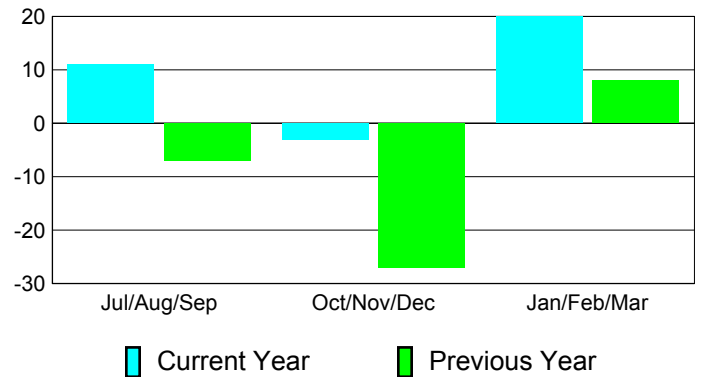

**Membership Results
2010-2011**

**Membership
2009-2010**

Month	Net Memb Goal	Actual New Memb	Actual Dropped Memb	Gain/Loss of Memb	Gain/Loss of Memb
Jul/Aug/Sep	-5	28	-17	11	-7
Oct/Nov/Dec	-5	87	-90	-3	-27
Jan/Feb/Mar	25	38	-18	20	8
Totals	15	153	-125	28	-26

Membership Results 2010-2011

Goal, New, Dropped, Gain/Loss

Comparison of Membership Gain/Loss

Current Year Compared to the Previous Year

Gender Comparison 2010-2011

Jul/Aug/Sep

Oct/Nov/Dec

Jan/Feb/Mar