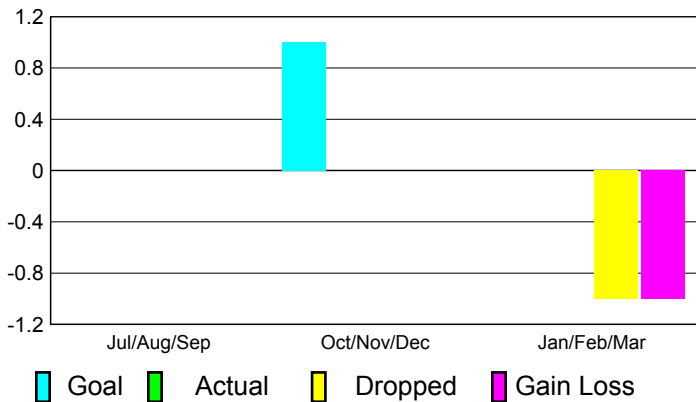

2010-2011 GMT Reports for District (or Undistricted) **District 118 U**

GMT: **HOWARD PATRICK LEE**

Location: **TURKEY**

GMT CA: **4**

CLUBS

**Club Results
2010-2011**

**Clubs
2009-2010**

Month	New Club Goal	Actual New Clubs	Actual Dropped Clubs	Gain/Loss of Clubs	Gain/Loss of Clubs
Jul/Aug/Sep	0	0	0	0	0
Oct/Nov/Dec	1	0	0	0	0
Jan/Feb/Mar	0	0	-1	-1	-1
Totals	1	0	-1	-1	-1

Club Results 2010-2011

Goal, New, Dropped, Gain/Loss

Comparison of Club Gain/Loss

Current Year Compared to the Previous Year

YTD Status Quo Clubs 2010-2011

Status Quo Clubs Compared to Status Quo Members

MEMBERSHIP