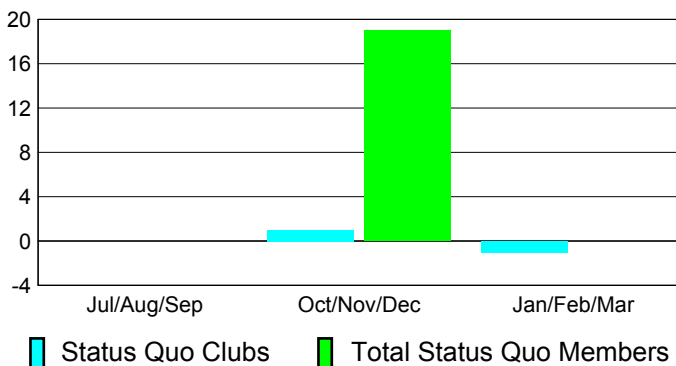

Club Results 2010-2011

Goal, New, Dropped, Gain/Loss

Comparison of Club Gain/Loss

Current Year Compared to the Previous Year

YTD Status Quo Clubs 2010-2011

Status Quo Clubs Compared to Status Quo Members

MEMBERSHIP

**Membership Results
2010-2011**

**Membership
2009-2010**

Month	Net Memb Goal	Actual New Memb	Actual Dropped Memb	Gain/Loss of Memb	Gain/Loss of Memb
Jul/Aug/Sep	-5	28	-17	11	-7
Oct/Nov/Dec	-5	87	-90	-3	-27
Jan/Feb/Mar	25	38	-18	20	8
Totals	15	153	-125	28	-26