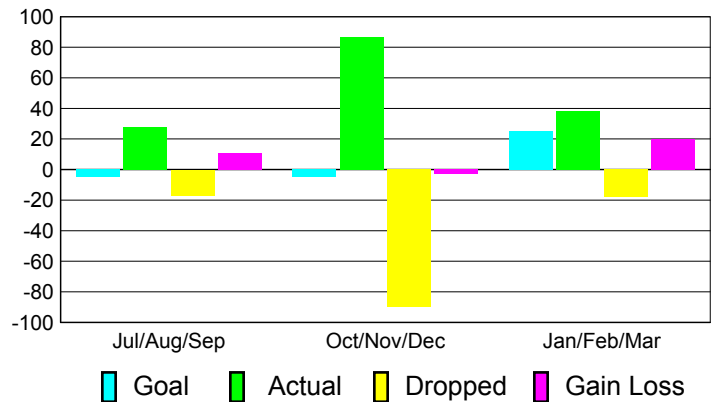

Membership Results 2010-2011

Goal, New, Dropped, Gain/Loss

Comparison of Membership Gain/Loss

Current Year Compared to the Previous Year